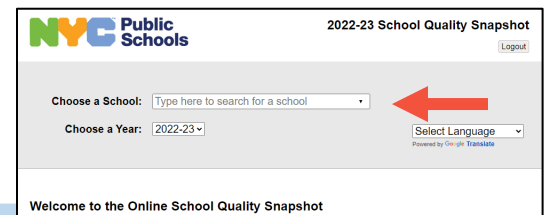

How do I access the School Quality Snapshot?

The School Quality Snapshot is available online:

1. Go to tools.nycenet.edu/snapshot
2. Type the name of any NYC public school into the search field.
3. Select the school from the drop-down list.