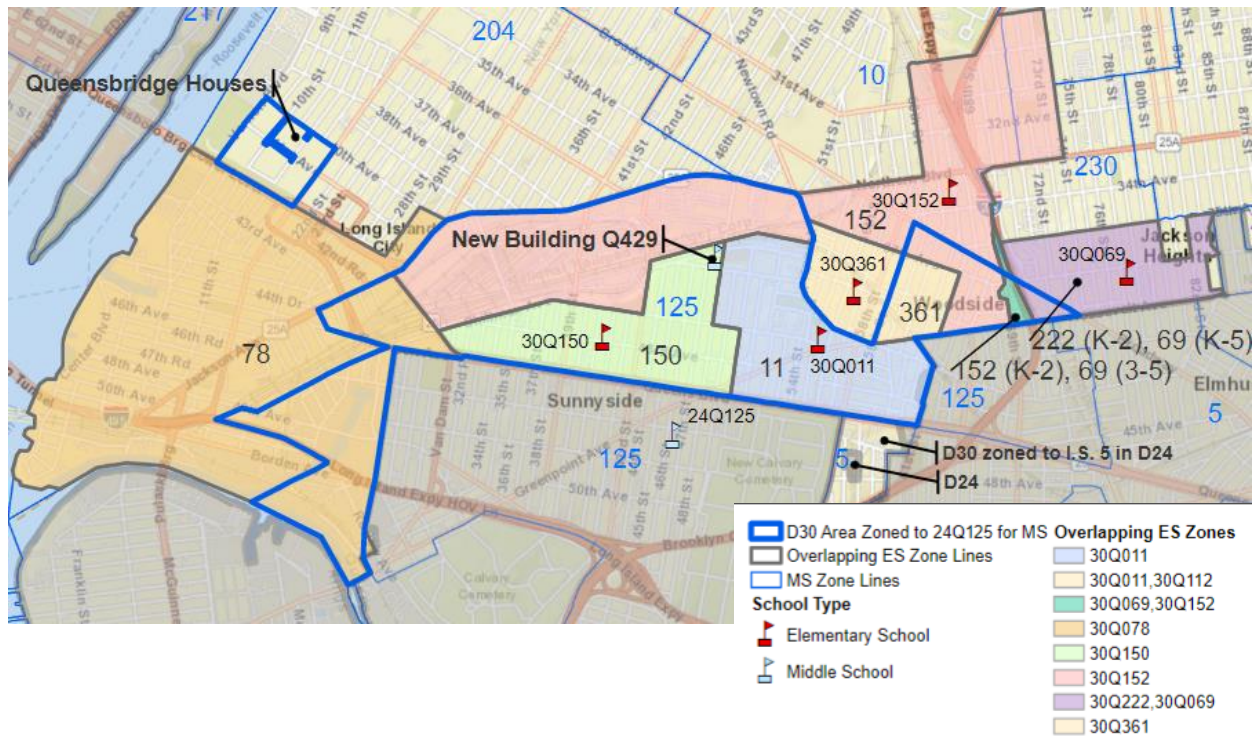

ANNOUNCEMENT

Building Q429: New District 30 Middle School

A new District 30 middle school will open in September 2023 in building Q429, located at 47-10 Barnett Avenue, Queens, NY 11104. The new school at Q429 will be open to students and residents of District 30, with a **geographic priority** for District 30 residents zoned to I.S. 125 (24Q125) in District 24 (area outlined in blue).

If your child lives or attends elementary school in District 30 and will begin sixth grade in September 2023, they are eligible to apply for the new middle school at Q429.

If you live in the area of District 30 zoned to I.S. 125 (outlined in blue):